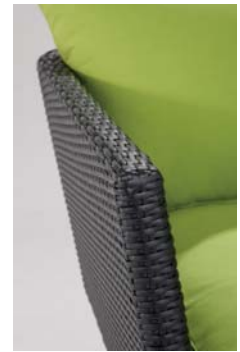

ALL WEATHER FURNITURE

Sofia 3 Seater Sofa, 2 Seater Sofa, Armchair and Coffee Table.

The Sofia Collection is an exclusive design for Eastward by Peter Masters - contemporary furniture designer. The Sofia collection is produced in flat all weather weave that is versatile and comfortable and lends itself to both indoor and outdoor use. The Sofia sofas and armchairs are enhanced by luxurious deep cushions in a range of inspiring colourways.

Sofia 2 Seater Sofa and Armchair.

Sofia Armchair with footstool.

Please contact our sales team to discuss different colour options and cushion colours for the Sofia collection.

ALL WEATHER FURNITURE

Sofia Modular Sofa shown in black.

Left end with footstool.

The Sofia Modular Sofa is designed by Peter Masters - award winning Furniture Designer - to offer a stunning contemporary sofa for a range of different applications, from large reception areas to intimate spa settings. Available in modules to make up your own stunning sofa set for the ultimate in relaxation.

Centre section.

Right end.

Possible sofa configurations.

Please contact our sales team to discuss different colour options and cushion colours for the Sofia collection.